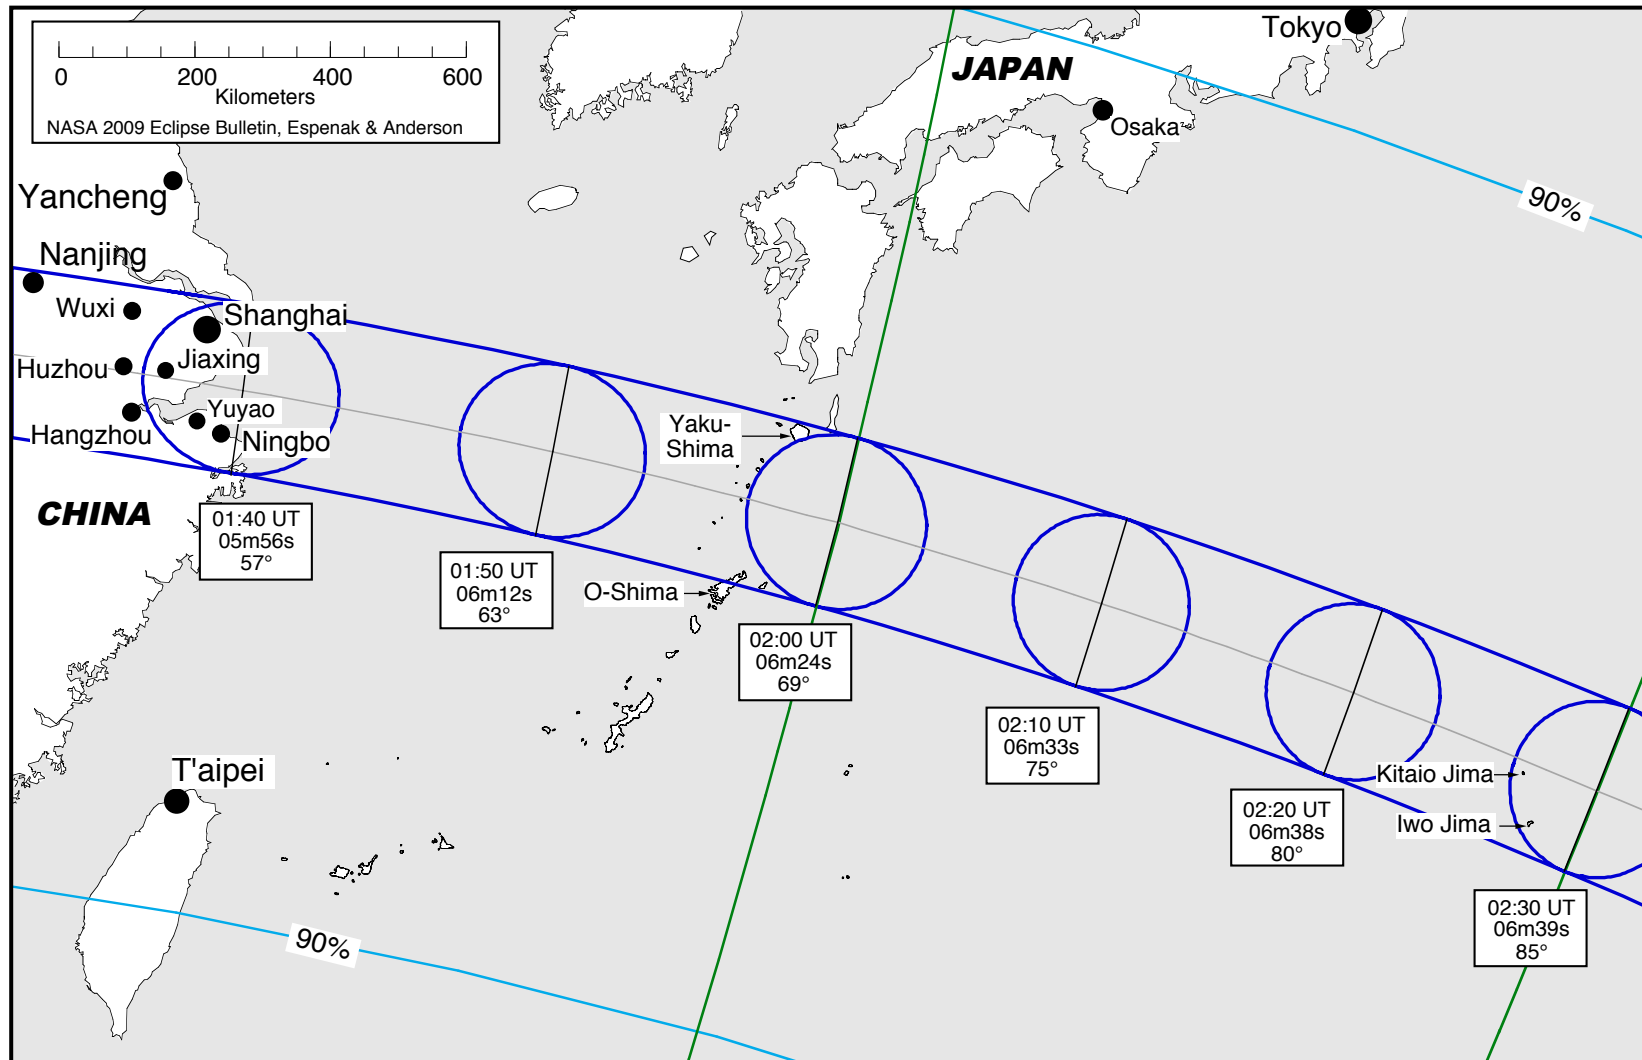

FIGURE 5: PATH OF THE ECLIPSE SOUTH OF JAPAN
Total Solar Eclipse of 2009 July 22

NASA 2009 Eclipse Bulletin: "Total Solar Eclipse of 2009 July 22", F. Esenak & J. Anderson